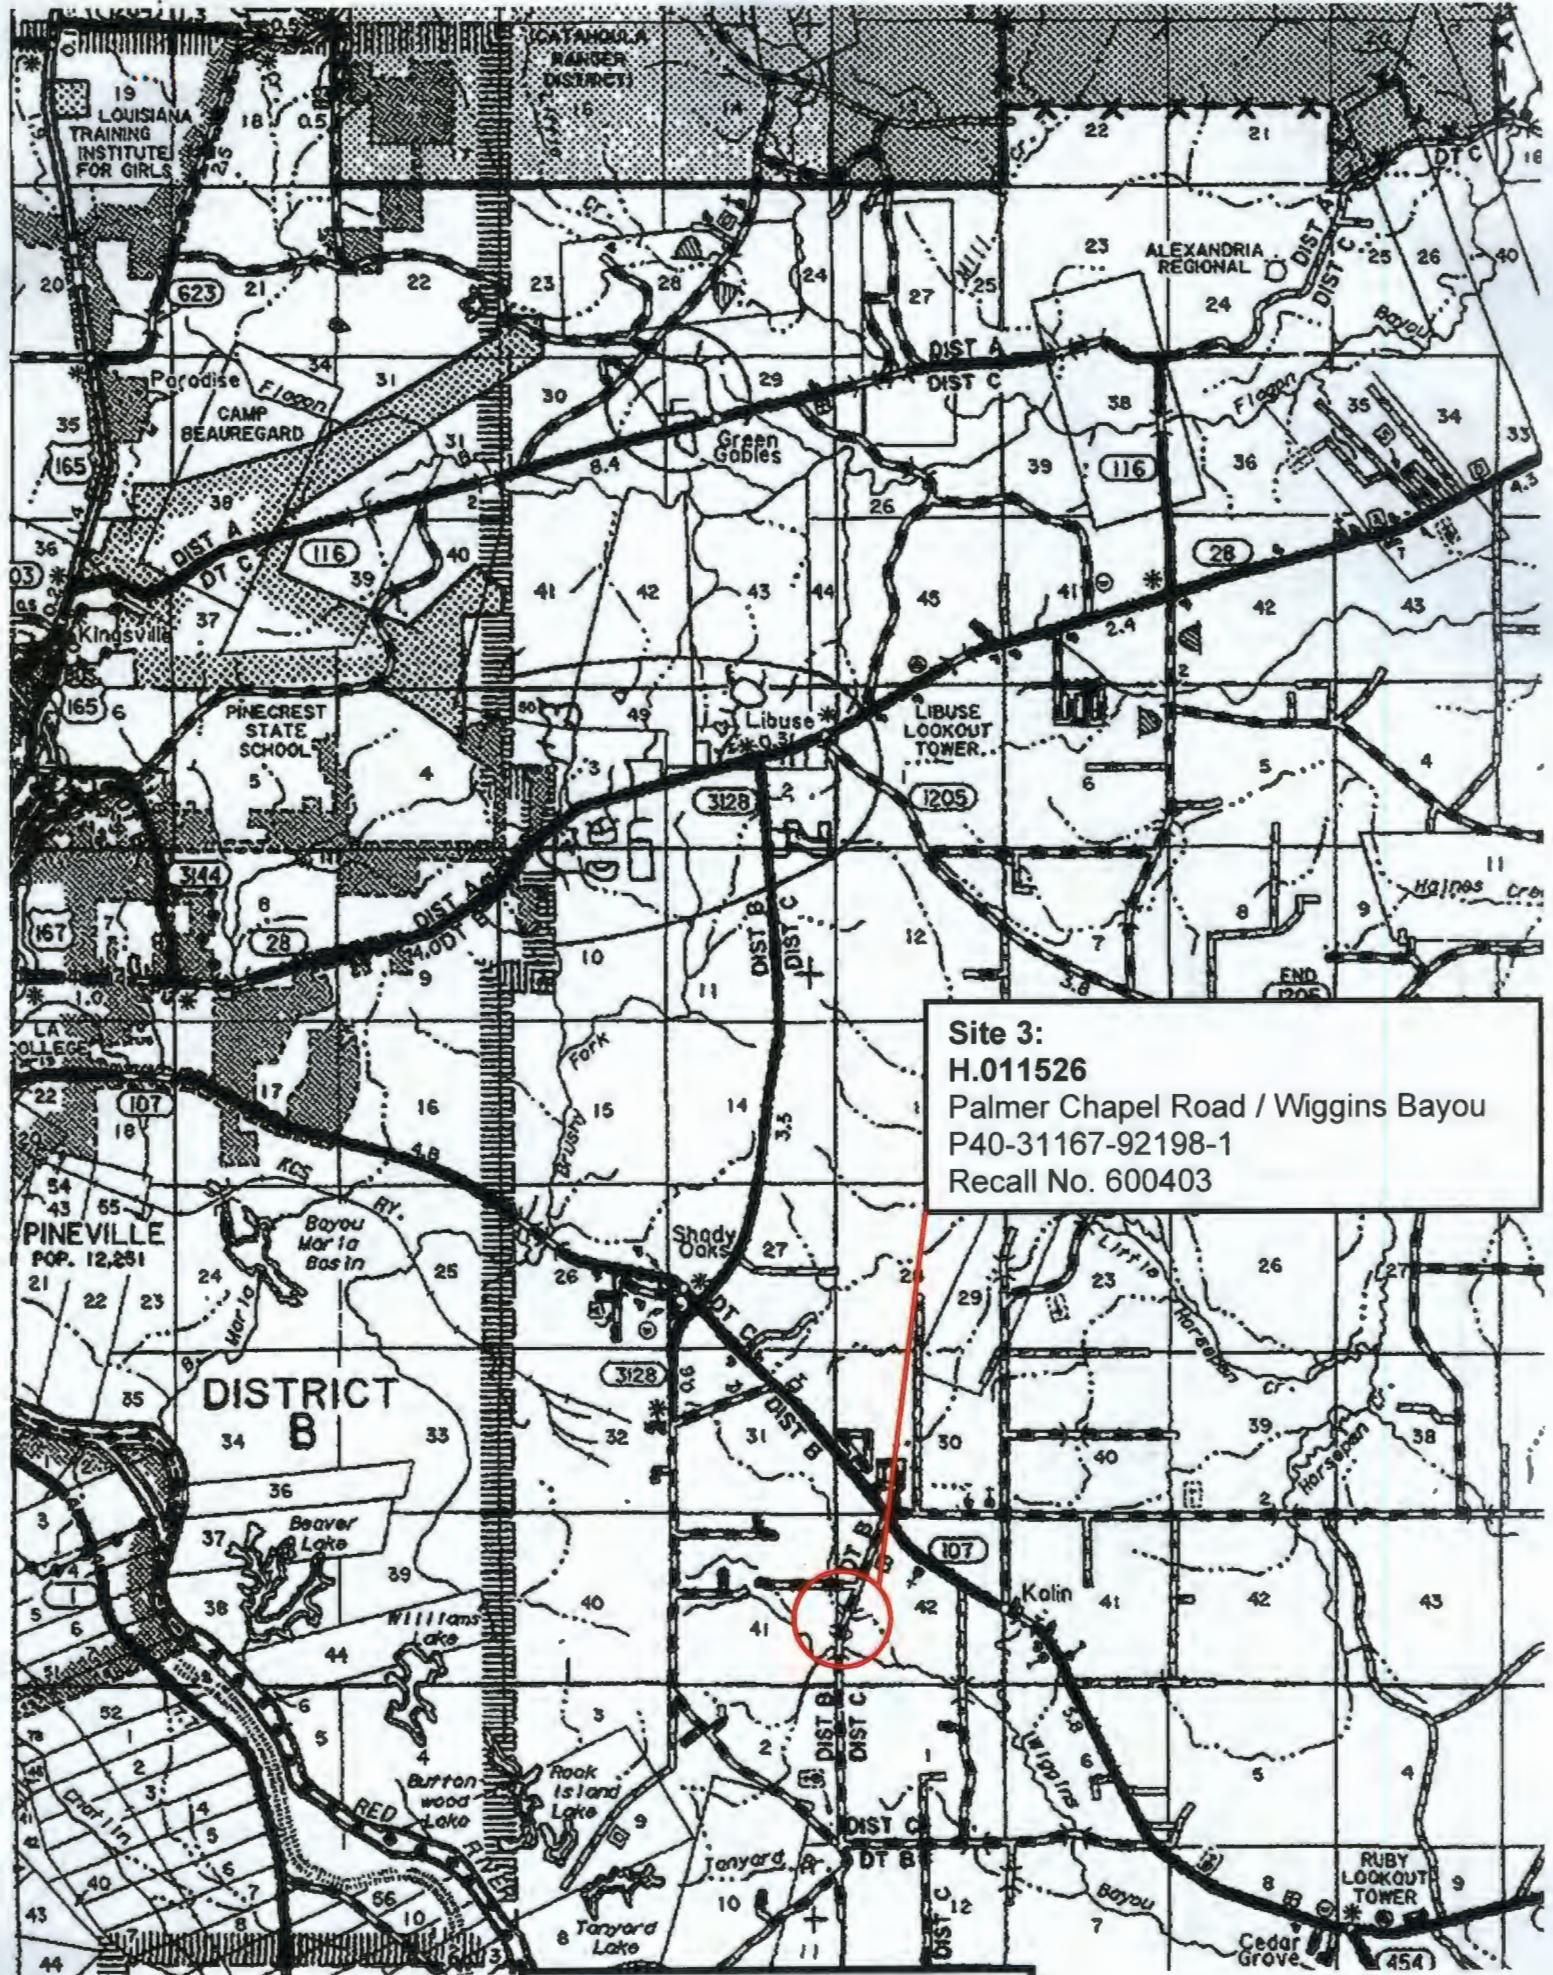

Site 1:  
H.011526  
Castor Plunge Road / Little Bayou Clear  
P40-31092-92311-1  
Recall No. 600306

**RAPIDES PARISH**

**Site 2:**  
**H.011526**  
 H. Strange Road / Indian Creek  
 P40-31053-92277-1  
 Recall No. 600378

**RAPIDES PARISH**

**Site 3:**  
**H.011526**  
 Palmer Chapel Road / Wiggins Bayou  
 P40-31167-92198-1  
 Recall No. 600403

**RAPIDES PARISH**