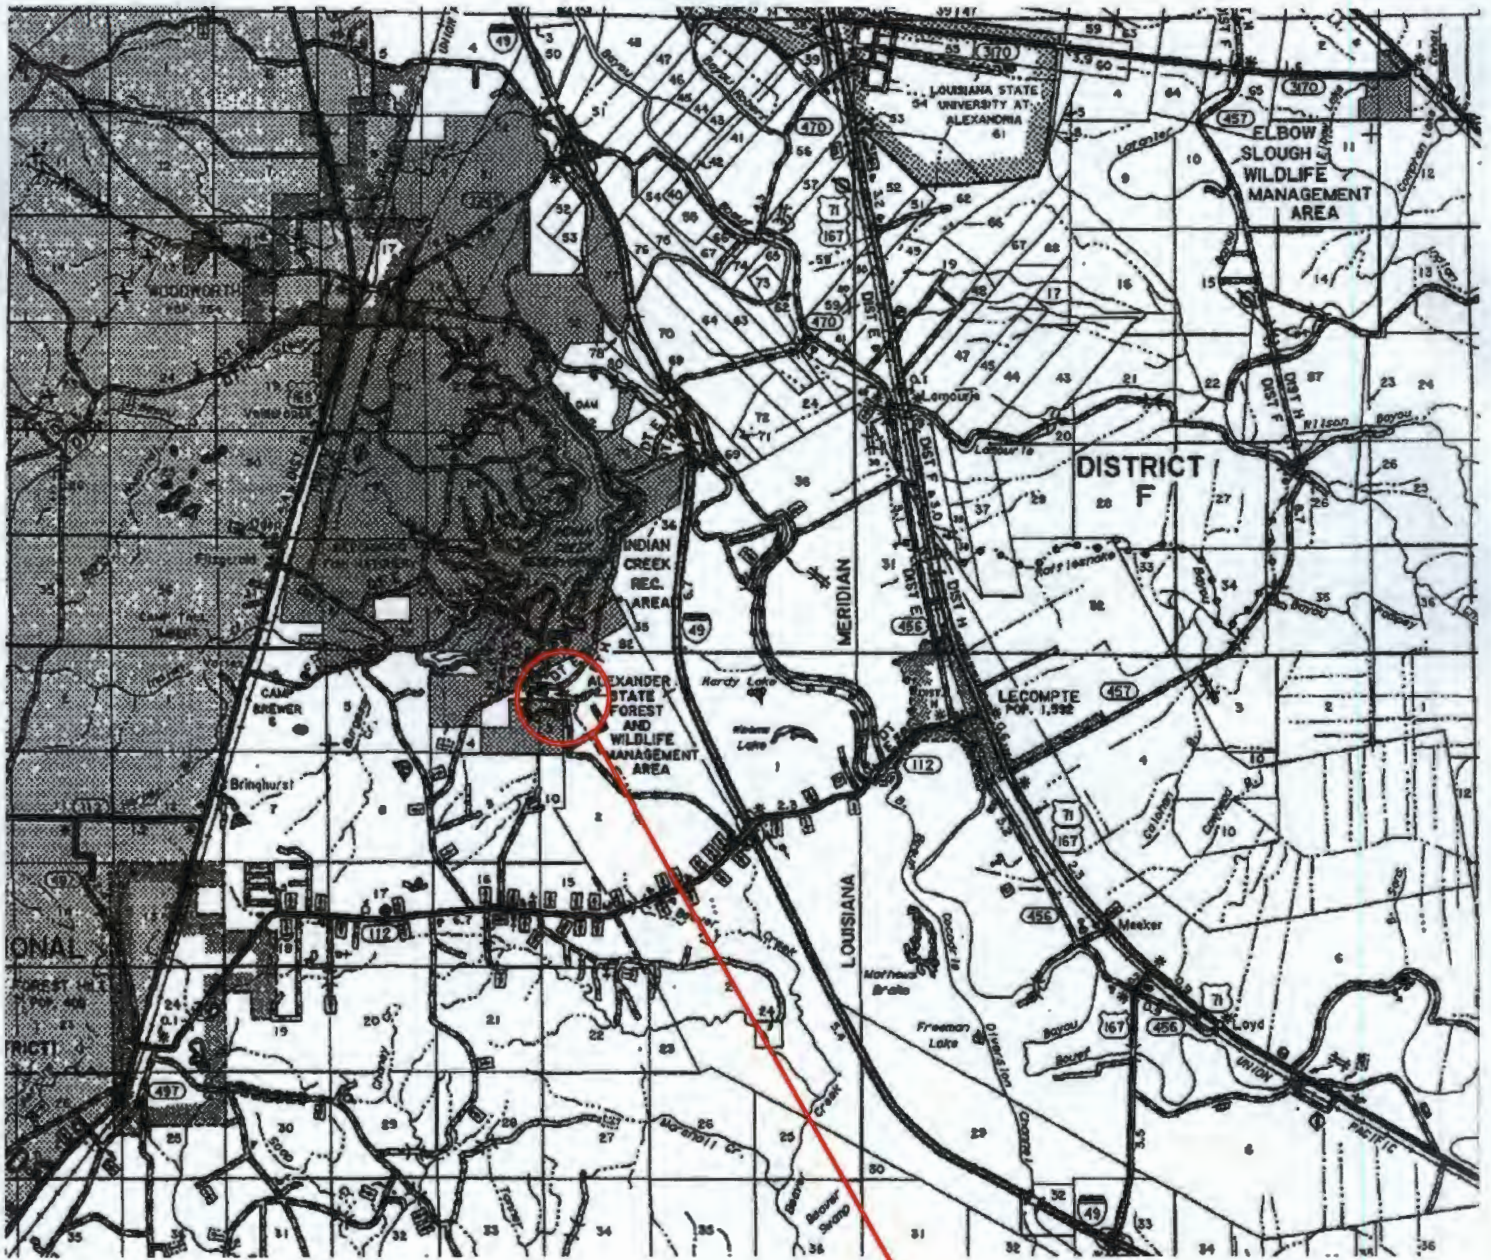

Site 1:  
H.011526  
Castor Plunge Road / Little Bayou Clear  
P40-31092-92311-1  
Recall No. 600306

**RAPIDES PARISH**

**Site 2:**  
**H.011526**  
 H. Strange Road / Indian Creek  
 P40-31053-92277-1  
 Recall No. 600378