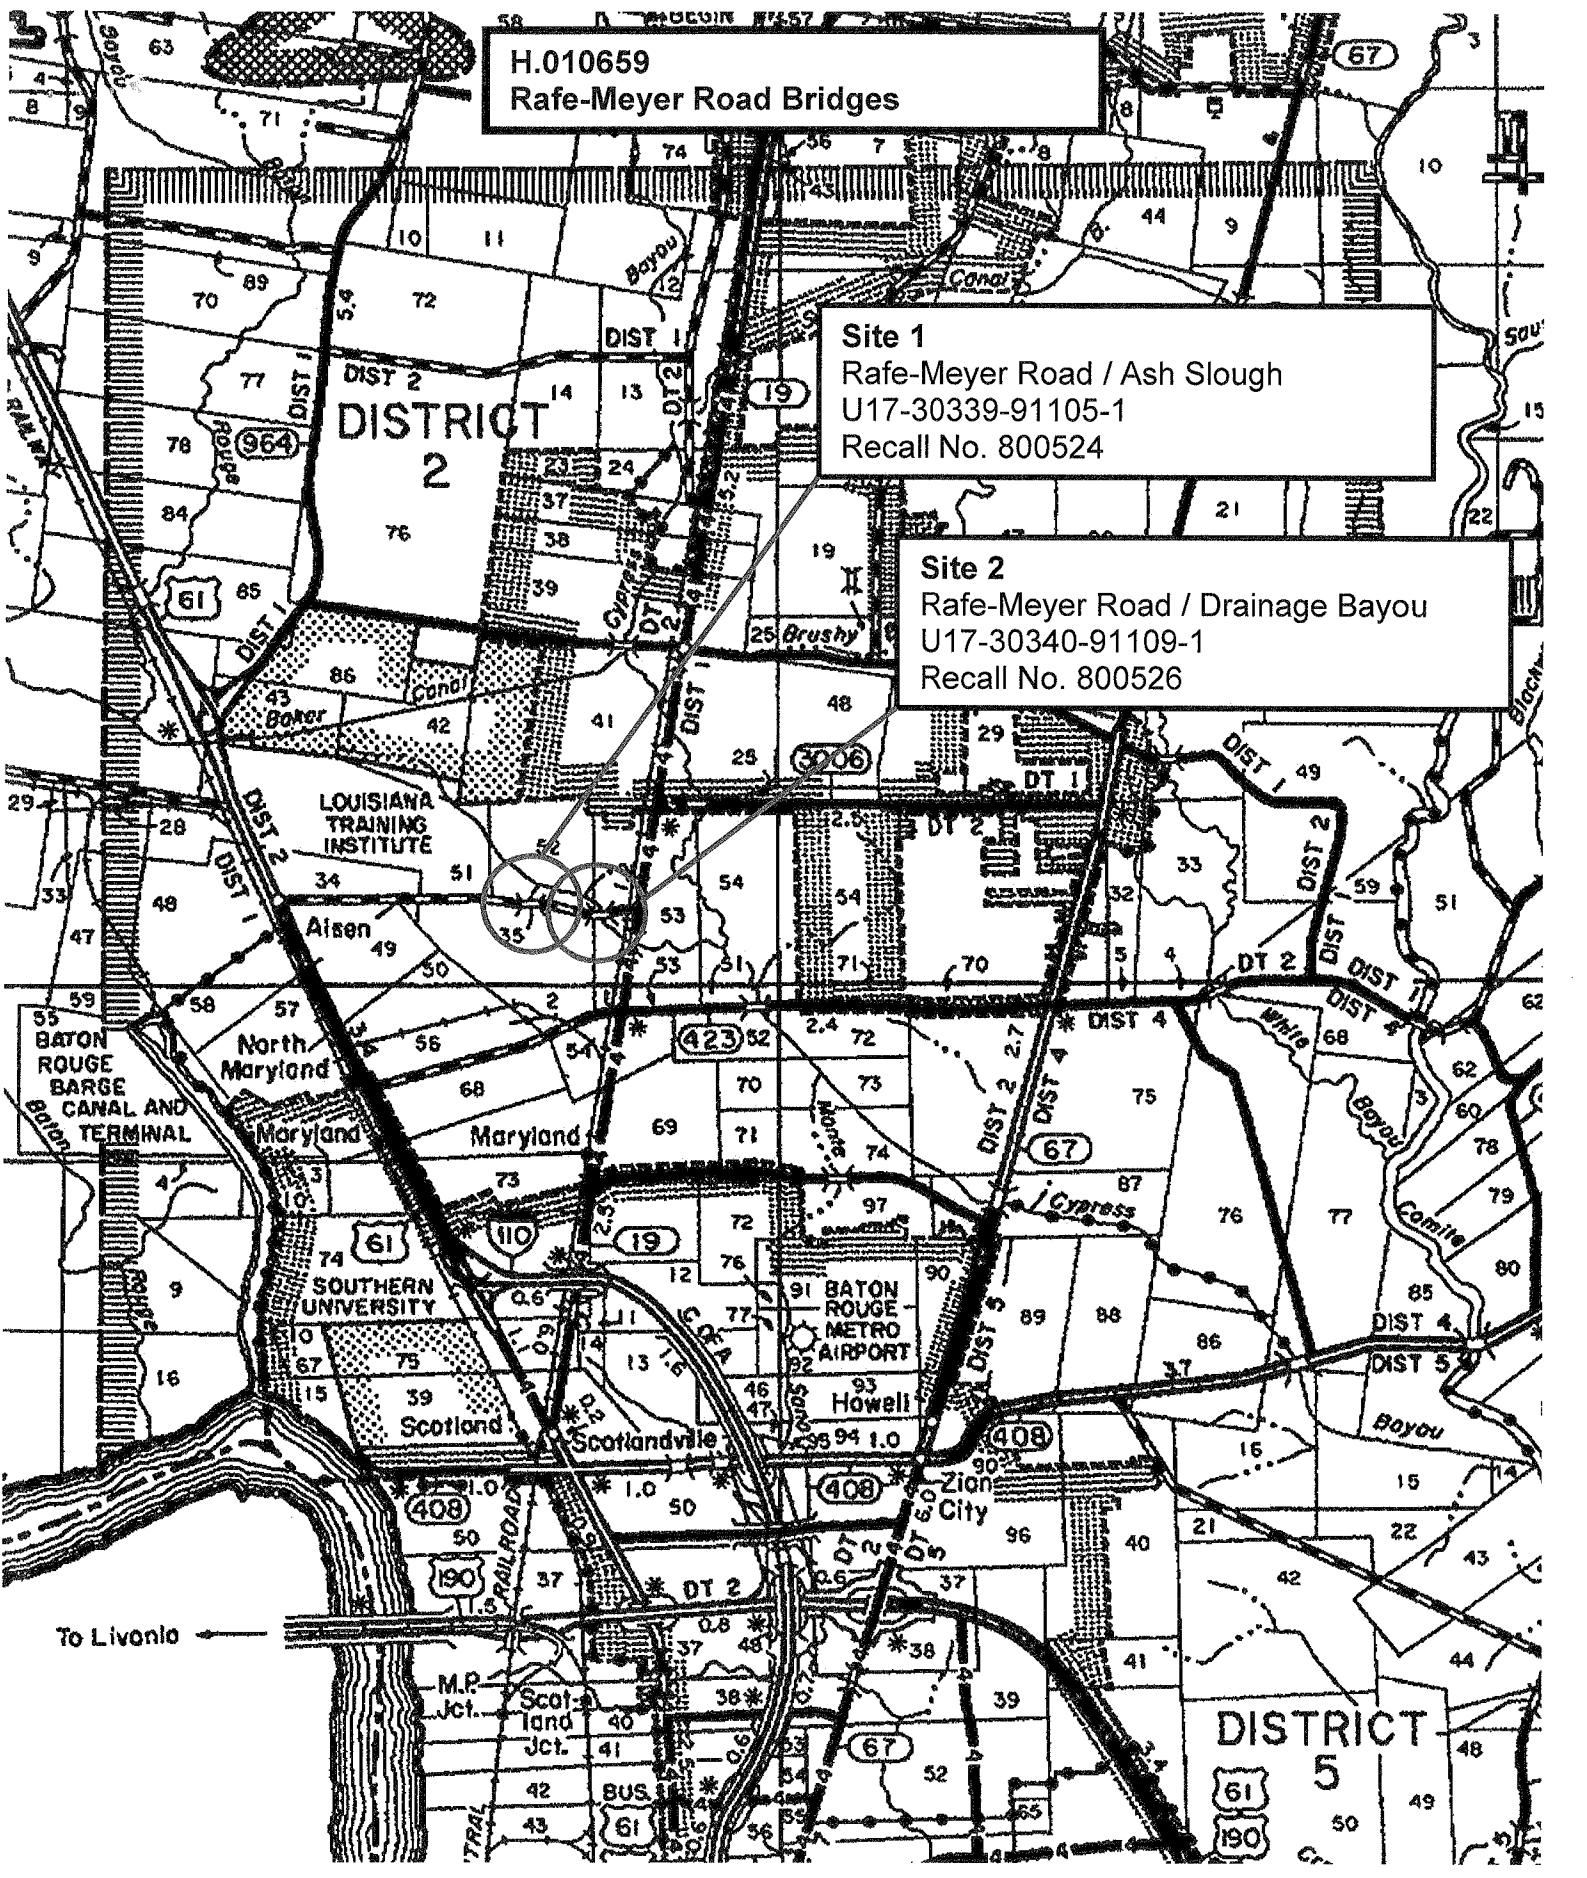

H.010659
Rafe-Meyer Road Bridges

Site 1
Rafe-Meyer Road / Ash Slough
U17-30339-91105-1
Recall No. 800524

Site 2
Rafe-Meyer Road / Drainage Bayou
U17-30340-91109-1
Recall No. 800526

EAST BATON ROUGE PARISH